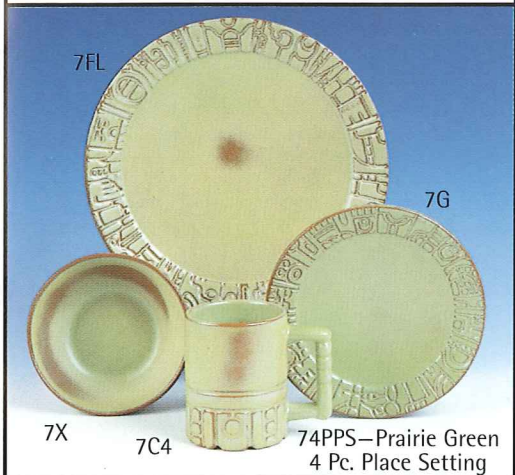

The AZTEC Collection

74PPS—Desert Gold

7FL

7G

7X

7C4

74PPS—Prairie Green
4 Pc. Place Setting

7D

7M

7T

7AB

7C4

7H

7QS

7N

7W